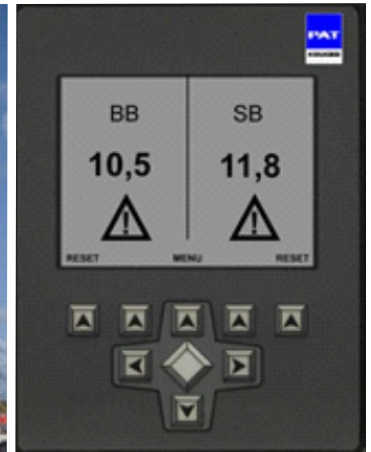

Fishnet monitoring system

Fishing net force and distance measurement
Visualisation on the bridge

HEAVY INDUSTRY | RAIL | MOBILE CRANES | CONSTRUCTION AND INFRA | PORTS AND SHIPYARDS | LEGACY SYSTEMS | OFFSHORE AND DREDGING | SHIPPING AND FISHERY