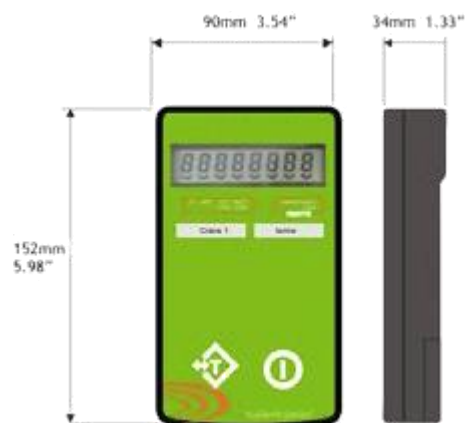

HEAVY INDUSTRY | RAIL | MOBILE CRANES | CONSTRUCTION AND INFRA | PORTS AND SHIPYARDS | LEGACY SYSTEMS | OFFSHORE AND DREDGING | SHIPPING AND FISHERY