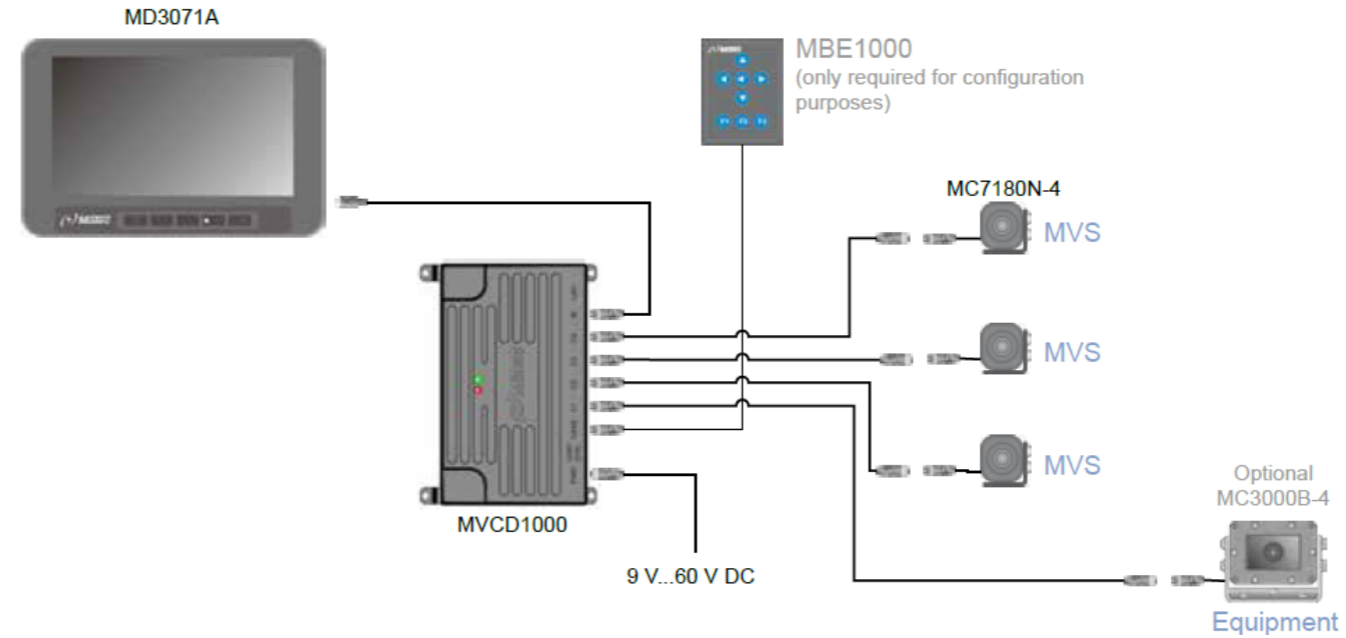

- **Zoom fixed camera system**

1. Display MD3070A
2. MC5200-1 Zoom camera
3. MP5000-1 Pendule
4. MBE5200-1 Control unit
5. MK279 camera cable
6. MK73 display cable
7. Optional Camera MC3000B
(20,40,70,90,100 or 115 degree)
With cable MK24

- **Zoom wireless camera system**

1. Display MD3070A
2. MC5200-1 Zoom camera
3. MP5000-1 Pendule
4. MBE5200-1 Control unit
5. MVR6000-RX Receiver
6. MVR6000-TX Transmitter
7. MK45 power cable transmitter
8. MK279 camera cable
9. MK73 display cable
10. Optional Camera MC3000B
(20,40,70,90,100 or 115 degree)
With cable MK24

Camera systems

- **270 degree camera system**

1. Display MD3071A-RAM-MH3
2. 3x Camera colour ¼" 180 degree
3. MVCD1000-13 Control unit
4. MK722.4 Cable 4 meter
5. MK723.4 Cable 4 meter
6. 3x MKS10 Camera Cable
7. Documentation

- **360 degree camera system**

1. Display MD3071A-RAM-MH3
2. 4x Camera colour ¼" 180 degree
3. MVCD1000-13 Control unit
4. MK722.4 Cable 4 meter
5. MK723.4 Cable 4 meter
6. 4x MKS10 Camera Cable
7. Documentation