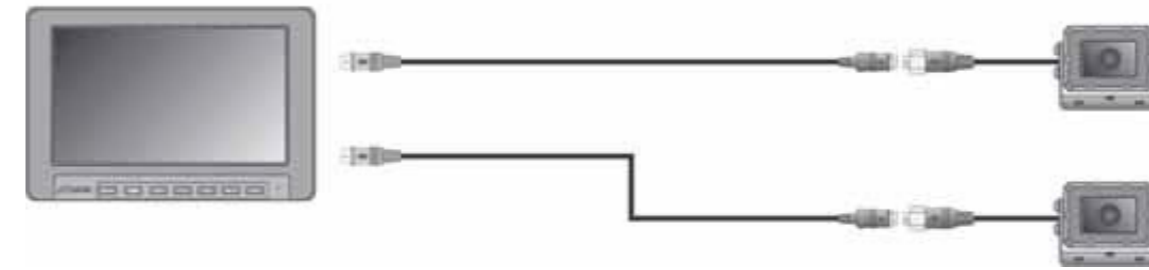

Camera systems

- **Fixed camera system**

1. Display MD3071A
2. Camera MC3000B
(20,40,70,90,100 or 115 degree)
3. Cable MK24 (display/camera)
4. Optional extra camera with cable

- **Fixed wireless camera system**

1. Display MD3071A
2. Camera MC3000B-4
(20,40,70,90,100 or 115 degree)
3. MVRD1000-RX Receiver
4. Cable MK496 (display/receiver)
5. MVRD1000-TX Transmitter
6. Cable MK761 (power transmitter)

Camera systems

- **Zoom fixed camera system**

1. Display MD3070A
2. MC5200-1 Zoom camera
3. MP5000-1 Pendule
4. MBE5200-1 Control unit
5. MK279 camera cable
6. MK73 display cable
7. Optional Camera MC3000B
(20,40,70,90,100 or 115 degree)
With cable MK24