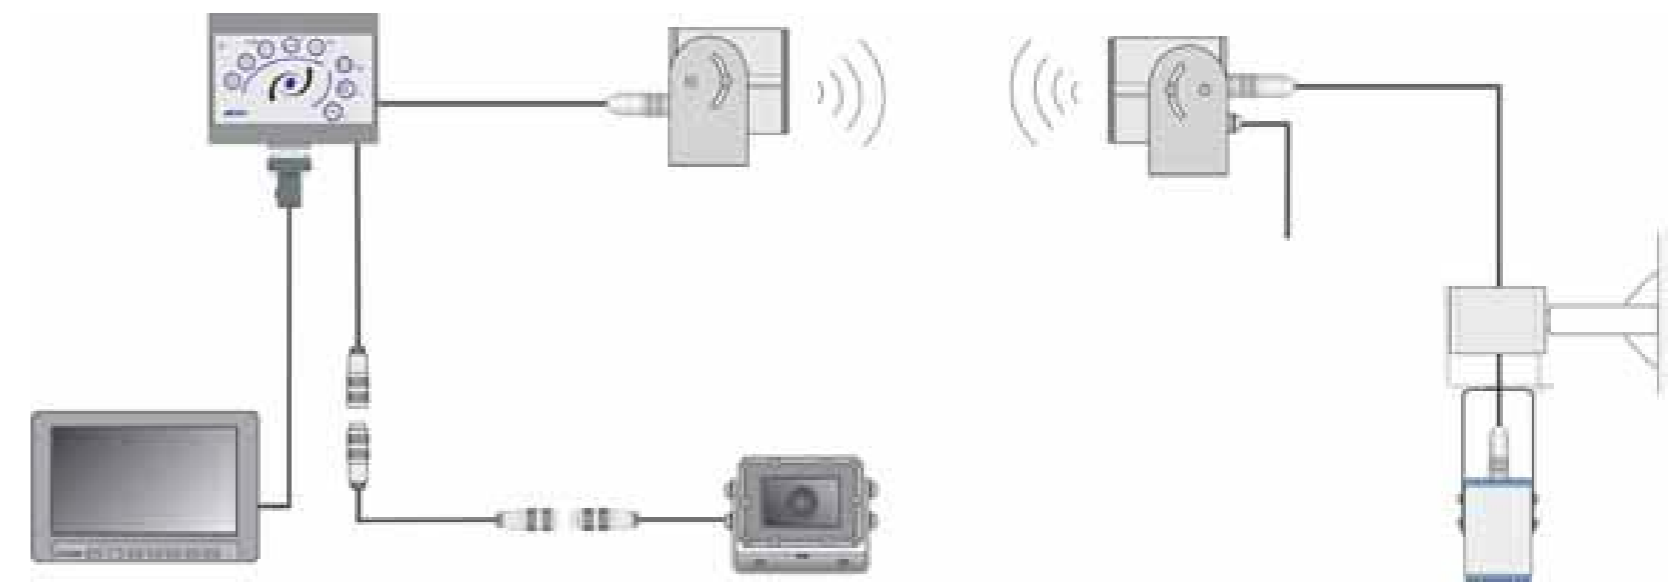

Camera systems

- **Fixed camera system**

1. Display MD3071A
2. Camera MC3000B
(20,40,70,90,100 or 115 degree)
3. Cable MK24 (display/camera)
4. Optional extra camera with cable

- **Fixed wireless camera system**

1. Display MD3071A
2. Camera MC3000B-4
(20,40,70,90,100 or 115 degree)
3. MVRD1000-RX Receiver
4. Cable MK496 (display/receiver)
5. MVRD1000-TX Transmitter
6. Cable MK761 (power transmitter)

Camera systems

- **Zoom fixed camera system**

1. Display MD3070A
2. MC5200-1 Zoom camera
3. MP5000-1 Pendule
4. MBE5200-1 Control unit
5. MK279 camera cable
6. MK73 display cable
7. Optional Camera MC3000B
(20,40,70,90,100 or 115 degree)
With cable MK24

- **Zoom wireless camera system**

1. Display MD3070A
2. MC5200-1 Zoom camera
3. MP5000-1 Pendule
4. MBE5200-1 Control unit
5. MVR6000-RX Receiver
6. MVR6000-TX Transmitter
7. MK45 power cable transmitter
8. MK279 camera cable
9. MK73 display cable
10. Optional Camera MC3000B
(20,40,70,90,100 or 115 degree)
With cable MK24