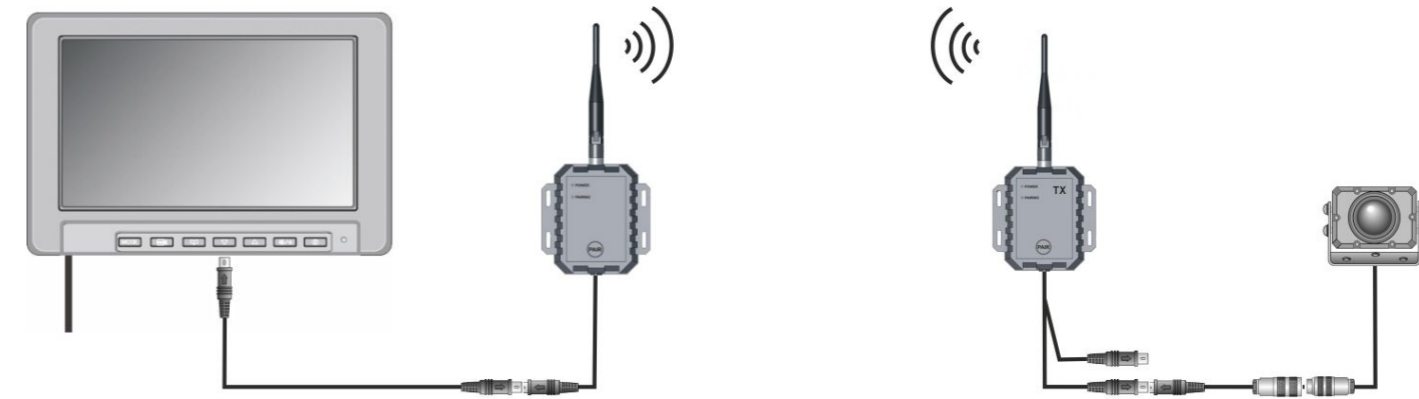

Camera systems

- **Fixed camera system**

1. Display MD3071A
2. Camera MC3000B
(20,40,70,90,100 or 115 degree)
3. Cable MK24 (display/camera)
4. Optional extra camera with cable

- **Fixed wireless camera system**

1. Display MD3071A
2. Camera MC3000B-4
(20,40,70,90,100 or 115 degree)
3. MVRD1000-RX Receiver
4. Cable MK496 (display/receiver)
5. MVRD1000-TX Transmitter
6. Cable MK761 (power transmitter)

Camera systems

- **Zoom fixed camera system**

1. Display MD3070A
2. MC5200-1 Zoom camera
3. MP5000-1 Pendule
4. MBE5200-1 Control unit
5. MK279 camera cable
6. MK73 display cable
7. Optional Camera MC3000B
(20,40,70,90,100 or 115 degree)
With cable MK24

- **Zoom wireless camera system**

1. Display MD3070A
2. MC5200-1 Zoom camera
3. MP5000-1 Pendule
4. MBE5200-1 Control unit
5. MVR6000-RX Receiver
6. MVR6000-TX Transmitter
7. MK45 power cable transmitter
8. MK279 camera cable
9. MK73 display cable
10. Optional Camera MC3000B
(20,40,70,90,100 or 115 degree)
With cable MK24