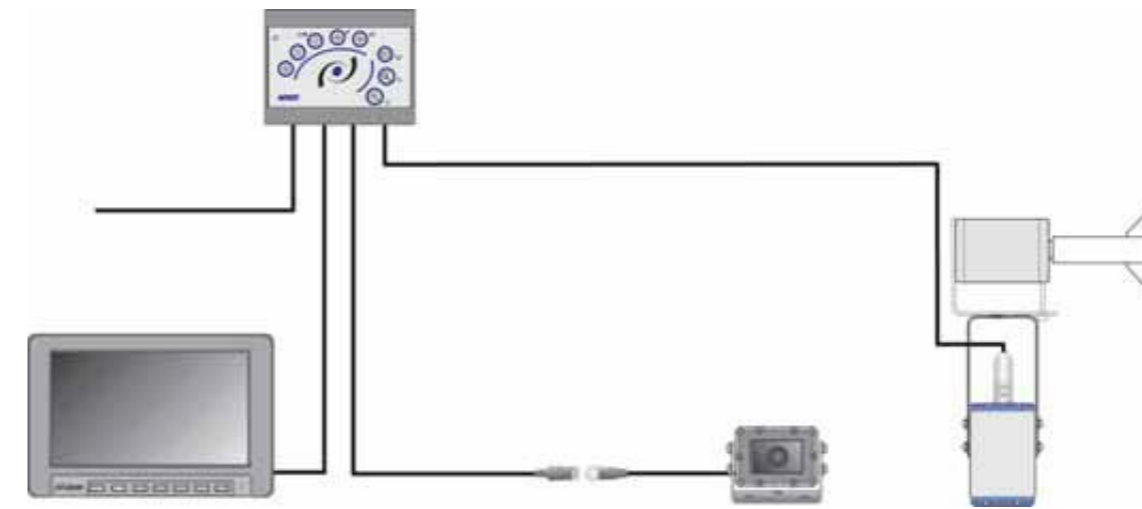

Camera systems

- **Fixed camera system**

1. Display MD3071A
2. Camera MC3000B
(20,40,70,90,100 or 115 degree)
3. Cable MK24 (display/camera)
4. Optional extra camera with cable

- **Fixed wireless camera system**

1. Display MD3071A
2. Camera MC3000B-4
(20,40,70,90,100 or 115 degree)
3. MVRD1000-RX Receiver
4. Cable MK496 (display/receiver)
5. MVRD1000-TX Transmitter
6. Cable MK761 (power transmitter)

Camera systems

- **Zoom fixed camera system**

1. Display MD3070A
2. MC5200-1 Zoom camera
3. MP5000-1 Pendule
4. MBE5200-1 Control unit
5. MK279 camera cable
6. MK73 display cable
7. Optional Camera MC3000B
(20,40,70,90,100 or 115 degree)
With cable MK24

- **Zoom wireless camera system**

1. Display MD3070A
2. MC5200-1 Zoom camera
3. MP5000-1 Pendule
4. MBE5200-1 Control unit
5. MVR6000-RX Receiver
6. MVR6000-TX Transmitter
7. MK45 power cable transmitter
8. MK279 camera cable
9. MK73 display cable
10. Optional Camera MC3000B
(20,40,70,90,100 or 115 degree)
With cable MK24